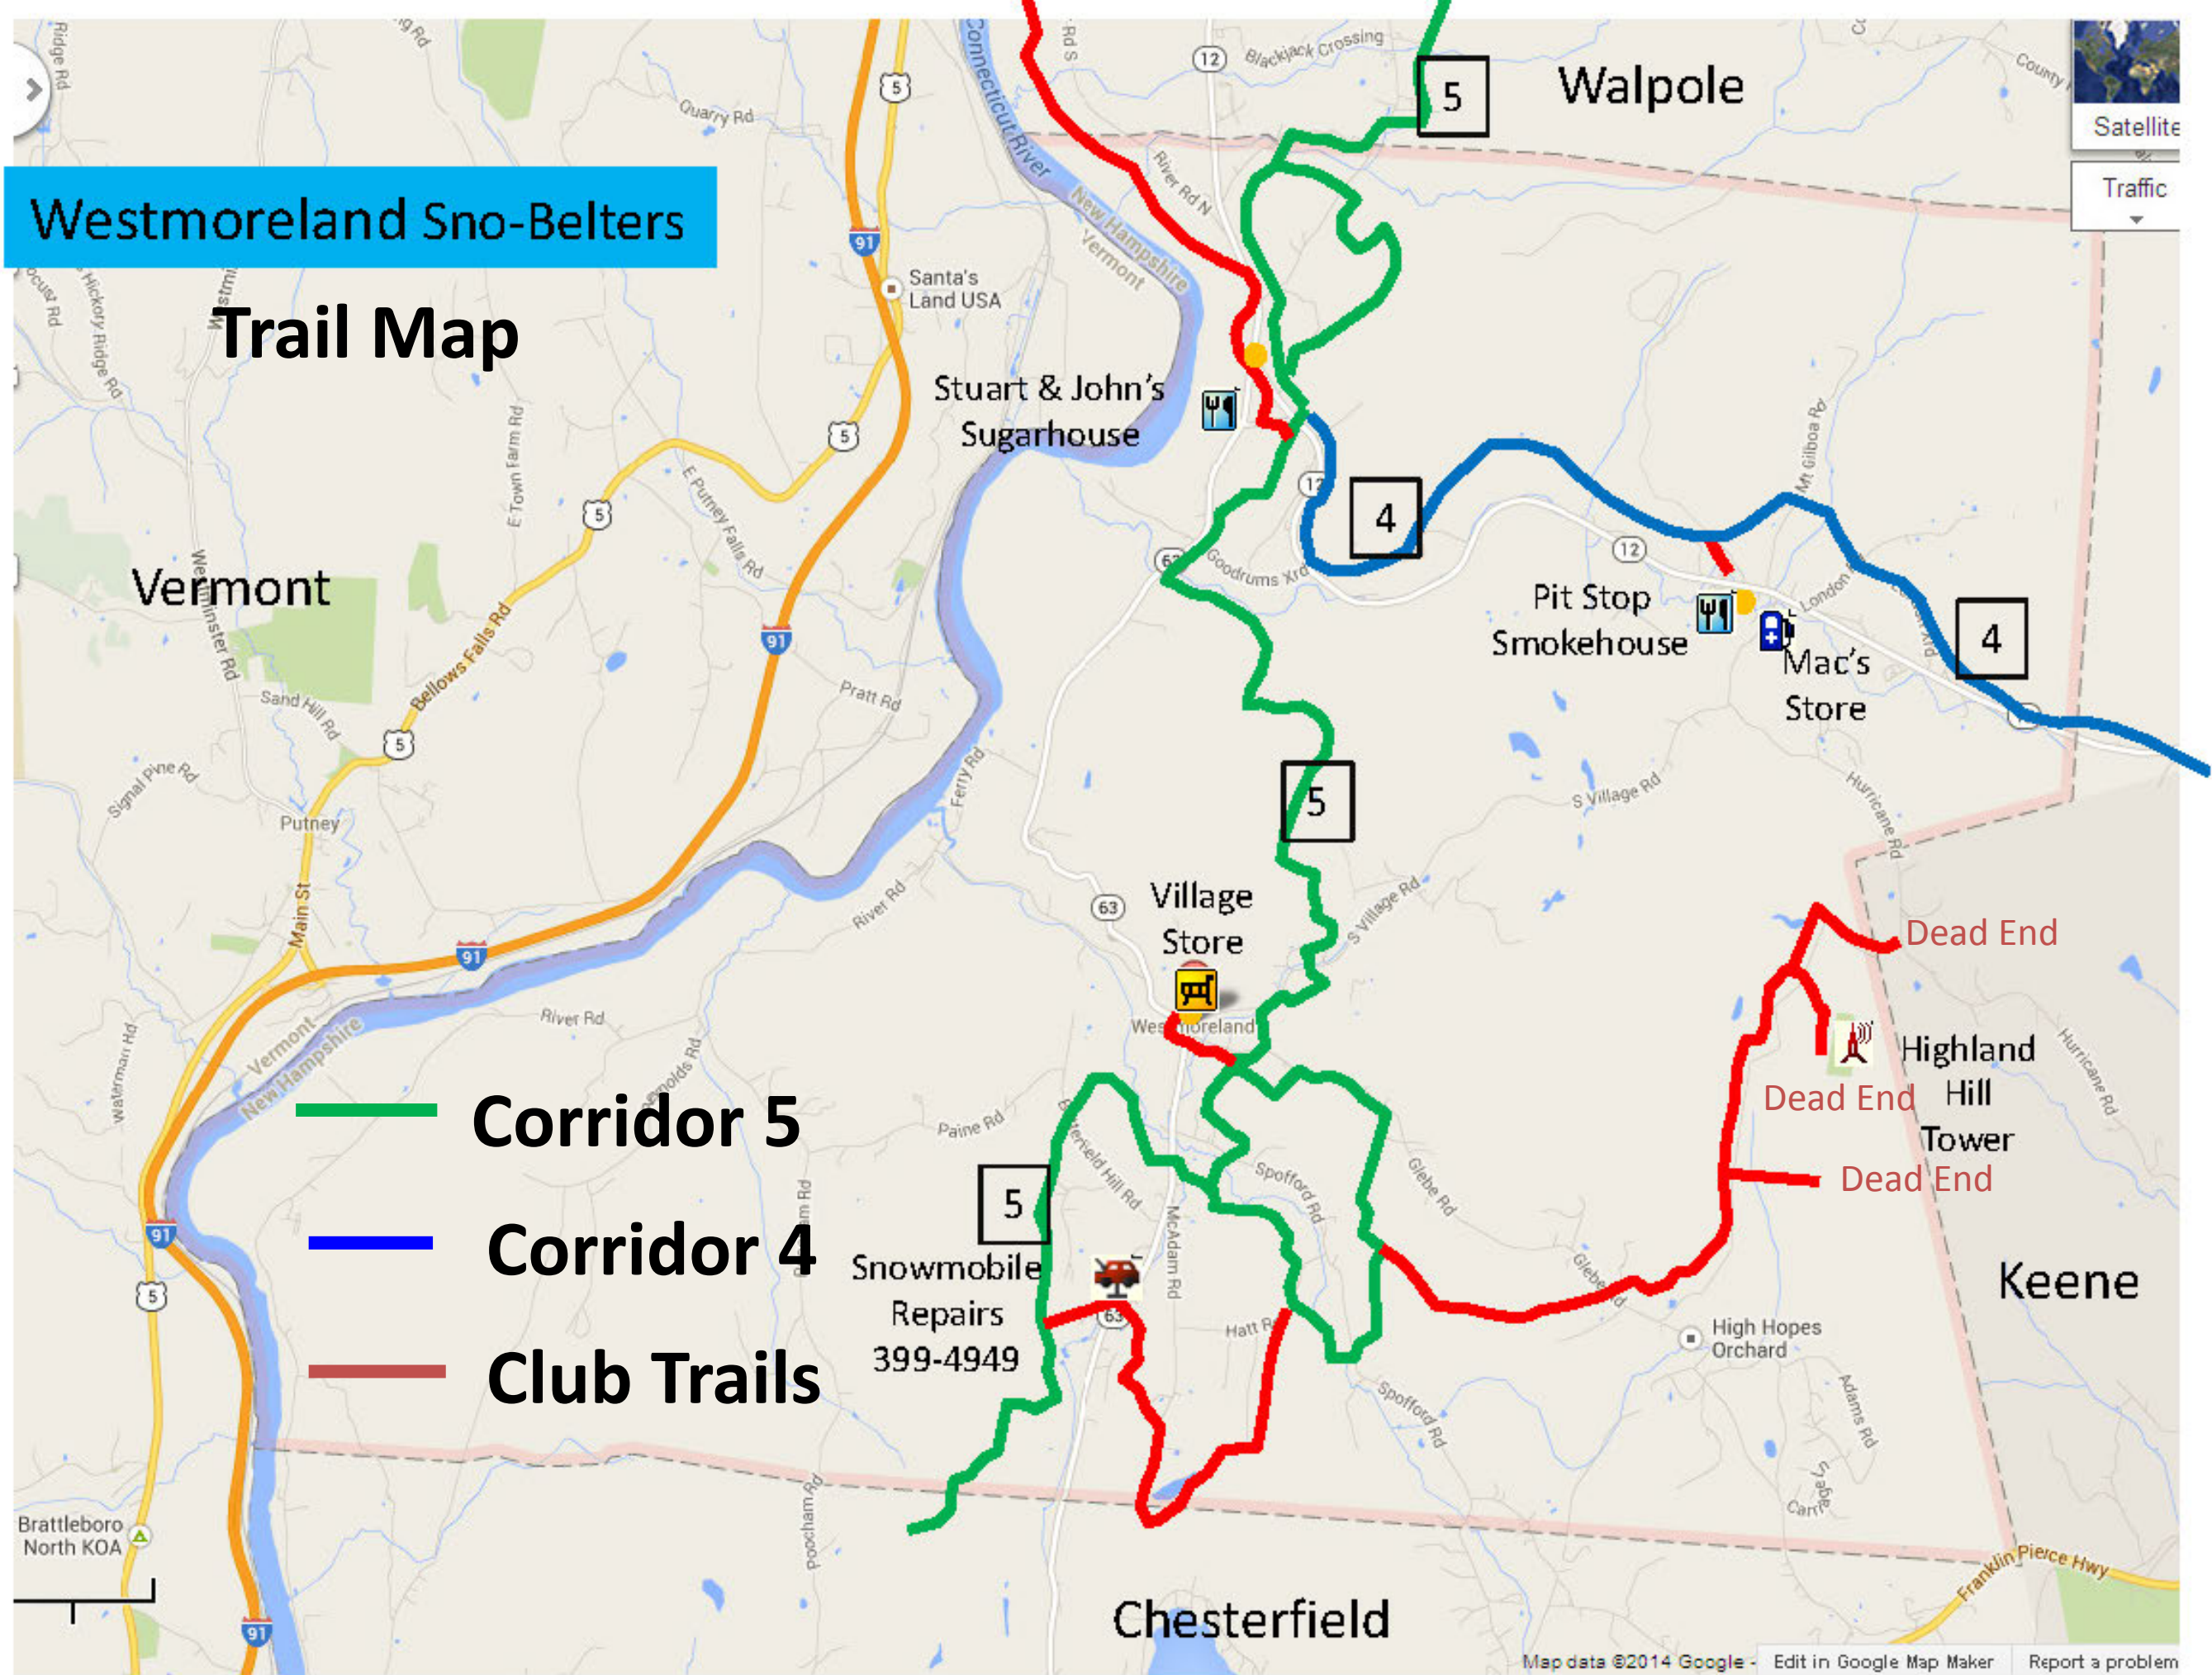

Westmoreland Sno-Belters

Trail Map

-  Corridor 5
-  Corridor 4
-  Club Trails

Snowmobile Repairs
399-4949